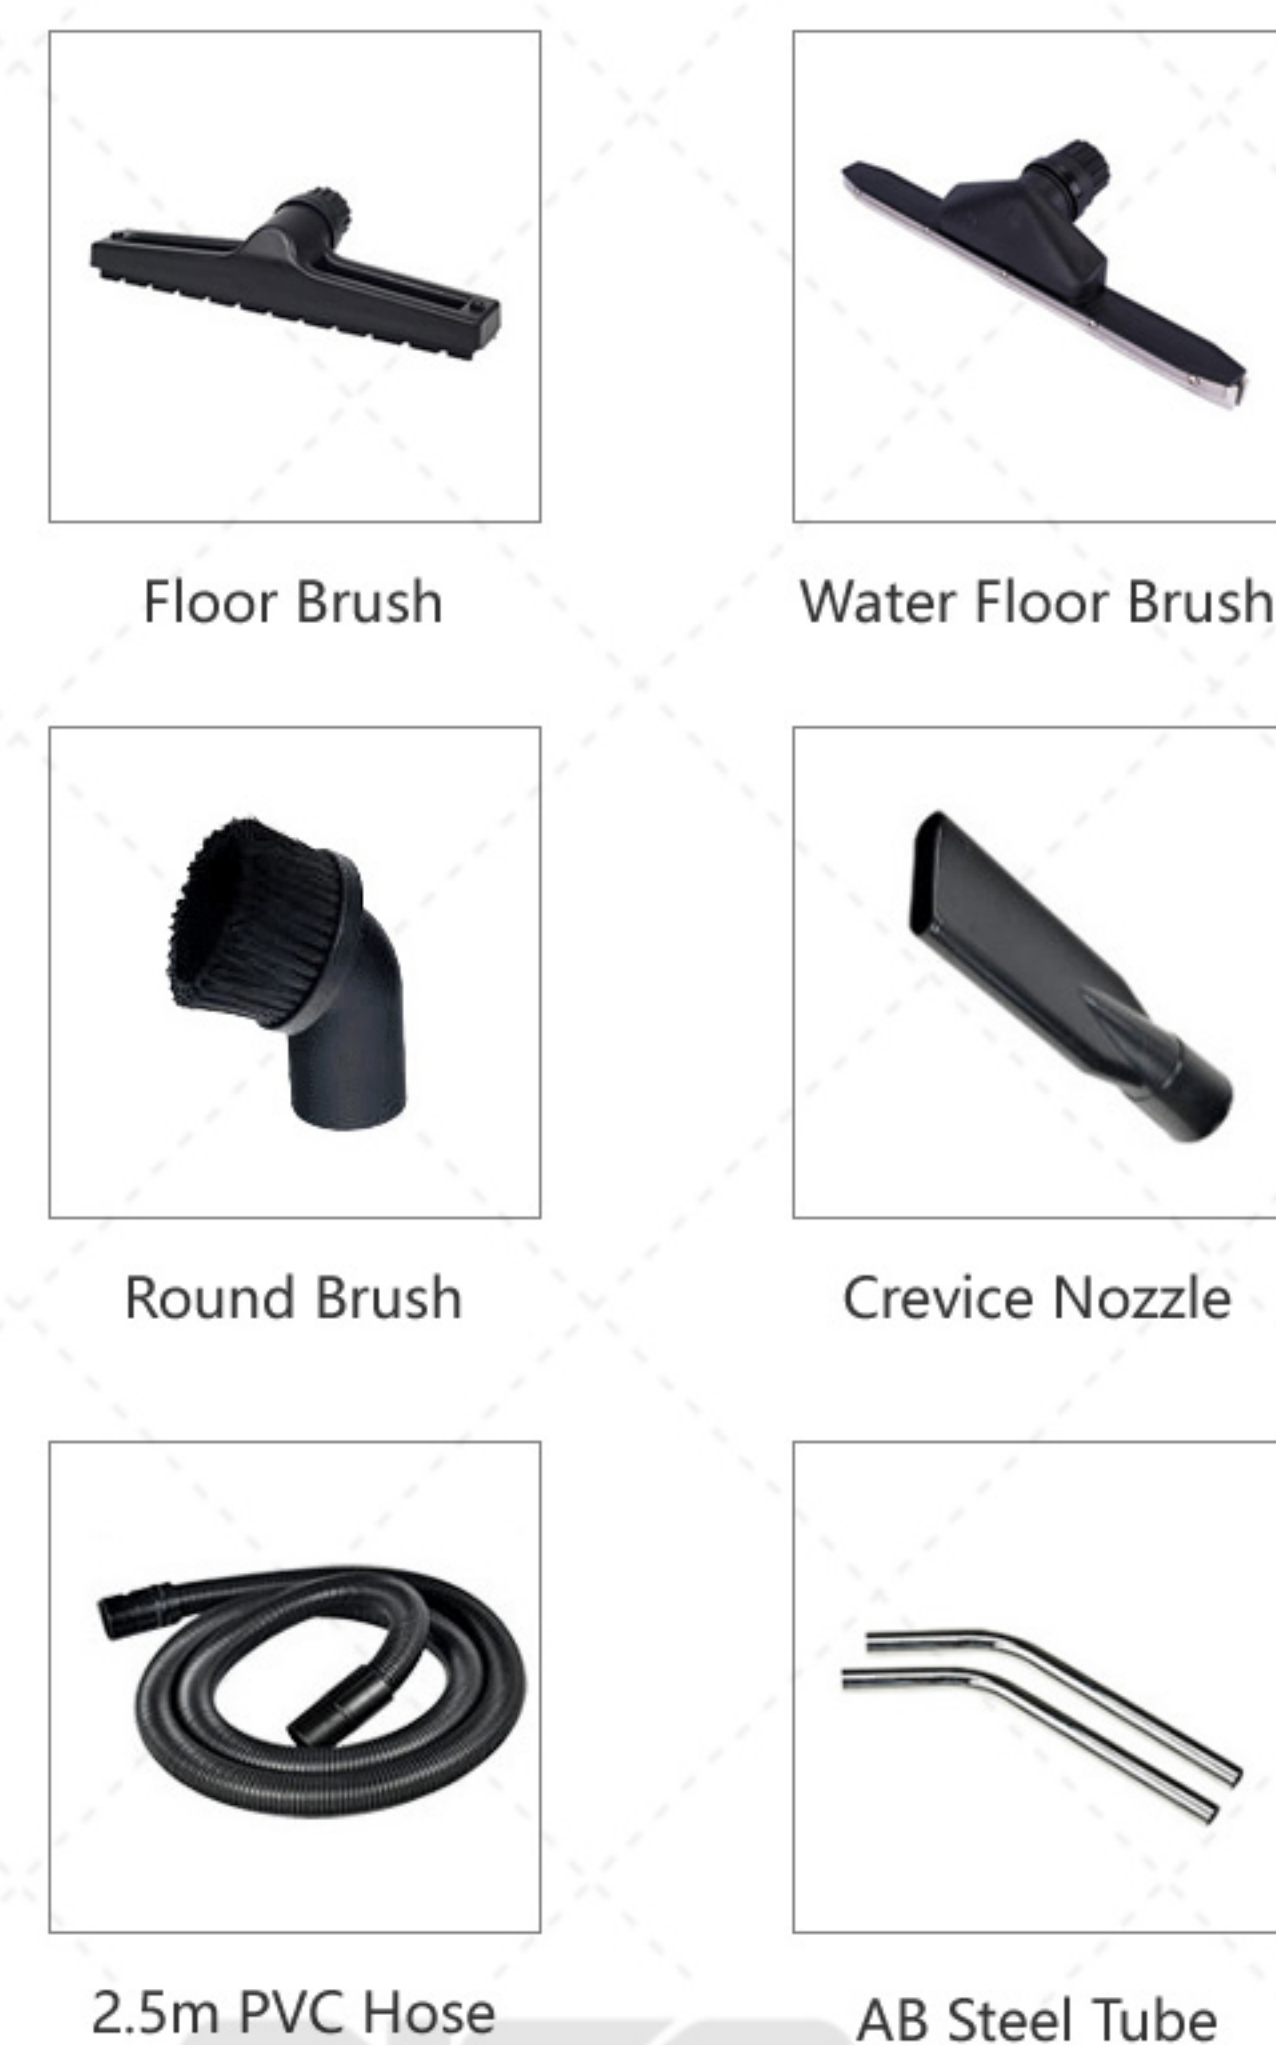

OR-B100-3M

DRY & WET VACUUM CLEANER

干湿吸尘器

This machine adopts wide base design, large size rear wheel, easy to roll, more stable. Non-slip handle design, ergonomic, convenient for daily lifting and moving of the machine. Stainless steel barrel body is resistant to fall, corrosion resistant and easy to clean. Equipped with waterproof and anti-leakage switch, it is more reliable to use. A sewage pipe is set at the bottom of the machine, which reduces the trouble of dumping after absorbing water and makes sewage discharge more convenient and labor-saving.

本款干湿吸尘器采用宽大底座设计，大尺寸后轮，方便滚动，更稳固。防滑提手设计，符合人体工程学，方便日常对机器的提放和移动。桶体采用优质不锈钢无缝焊接而成，外形美观。不锈钢桶体，耐坠落，耐腐蚀，易清洗。配有防水防漏开关，使用更可靠。机器底部设置排污管，减轻了吸水后倾倒麻烦的难题，排放污水更便捷省力。

Item 项目名称	Specification 参数
Voltage 电源	230V/50Hz
Input Power 输入功率	1200W*3
Motor 电机	Three Motors 三电机
Waterproof Grade 防水等级	IPX4
Suction 吸力	≥23KPA
Wind Volume 风量	2.6m ³ /min*3
Barrels Material 桶材质	Steel Tank 不锈钢
Tank Capacity 桶容量	100L
Net Weight 净重	22kg
Gross Weight 毛重	25.1kg
Package Size(L*W*H) 包装尺寸(长*宽*高)	540*590*960mm